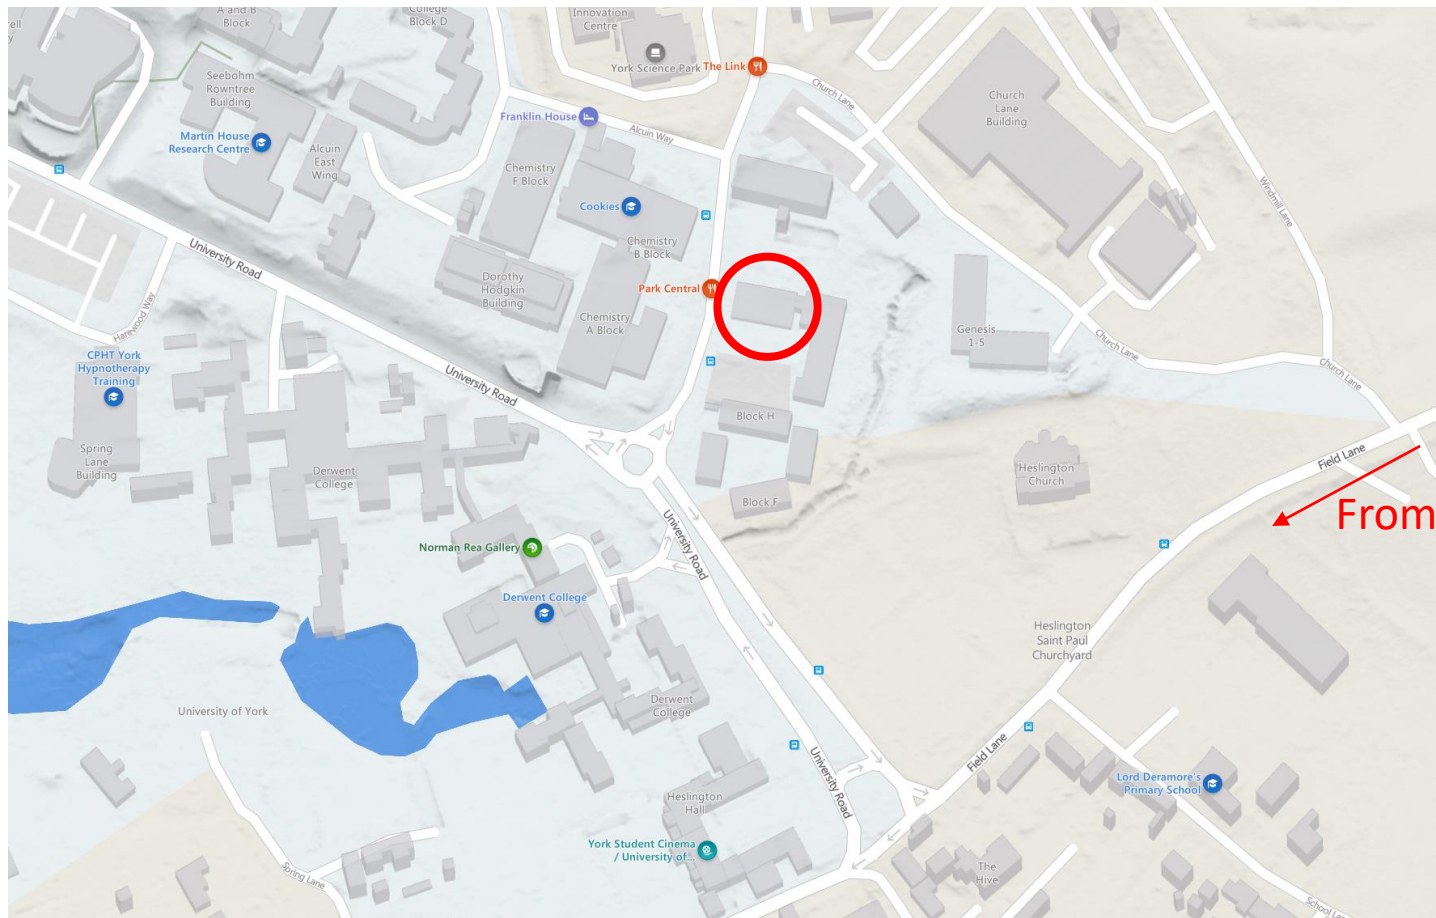

Ron Cooke Hub
 133 Deramore Lane
 York
 YO10 5GE

York Plasma Institute Laboratories
 Innovation Way
 York Science Park
 York
 YO10 5DD

Hilton York
 Hilton Hotel
 1 Tower St
 York
 YO1 9WD

Car Parking Car Parking available onsite
 at the hotel - subject to availability
 Resident Day parking: £12.50
 Resident parking (overnight): £25.00

Ron Cooke Hub
 133 Deramore Lane
 York
 YO10 5GE

Lecture Theatre and Atrium

Car Parking Car parking is pay and display.
 Charges are £1.30 for one hour
 £2.50 for two hours
 £3.80 for three hours
 £5 for four hours £
 8 for ten hours
 You can use PayByPhone in any of the pay and display car
 parks, please use this web address to find how it works
 and to register <https://paybyphone.co.uk/>

Codes for car parks Campus West:
 South 5404 and 5405
 West 5403
 Dalham 5411
 Sports Center 5408
 North 5406 top - 5401 bottom
 Campus East: Kimberlow

Ron Cooke Hub Receptionist:
 01904 325100

From Ron Cooke Hub