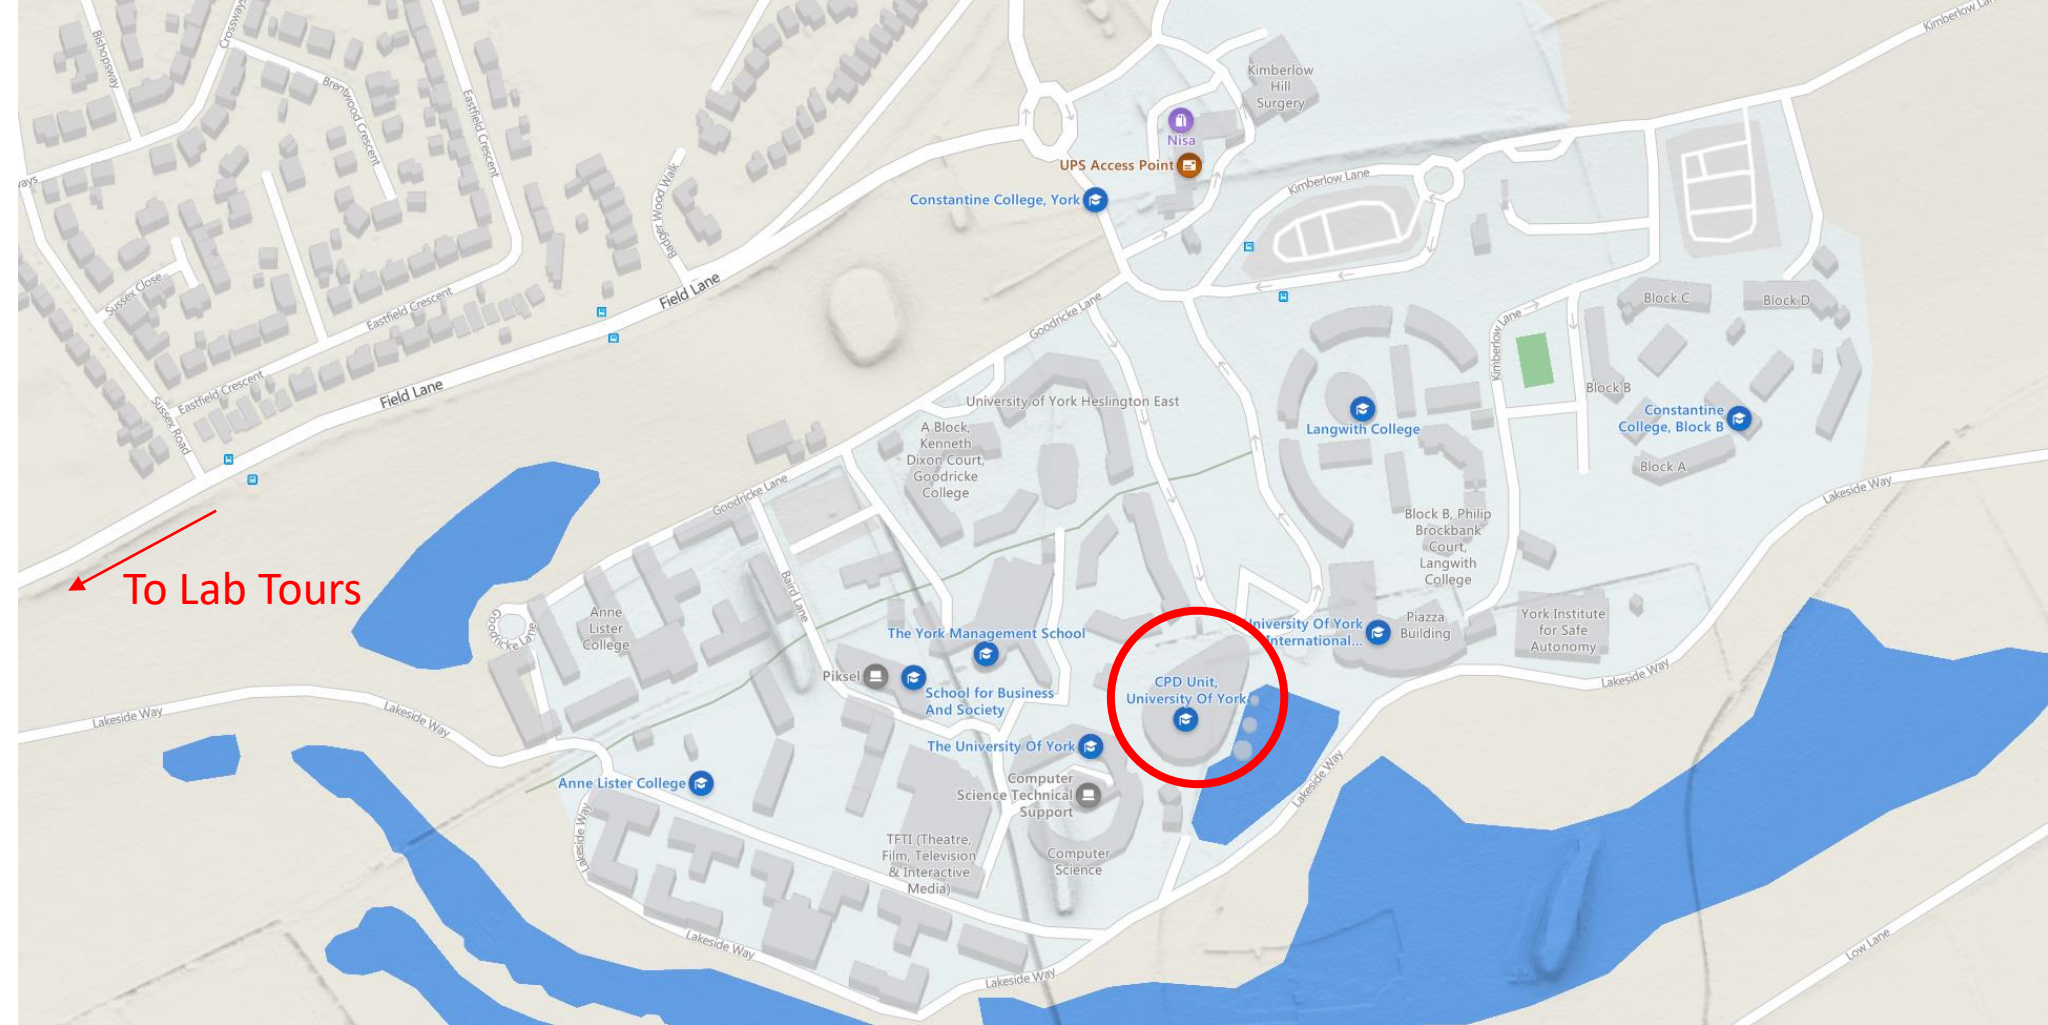

Ron Cooke Hub
 133 Deramore Lane
 York
 YO10 5GE

York Plasma Institute Laboratories
 Innovation Way
 York Science Park
 York
 YO10 5DD

Hilton York
 Hilton Hotel
 1 Tower St
 York
 YO1 9WD

Car Parking Car Parking available onsite
 at the hotel - subject to availability
 Resident Day parking: £12.50
 Resident parking (overnight): £25.00

Ron Cooke Hub
 133 Deramore Lane
 York
 YO10 5GE

Lecture Theatre and Atrium

Car Parking Car parking is pay and display.
 Charges are £1.30 for one hour
 £2.50 for two hours
 £3.80 for three hours
 £5 for four hours £
 8 for ten hours
 You can use PayByPhone in any of the pay and display car
 parks, please use this web address to find how it works
 and to register <https://paybyphone.co.uk/>

Codes for car parks Campus West:
 South 5404 and 5405
 West 5403
 Dalham 5411
 Sports Center 5408
 North 5406 top - 5401 bottom
 Campus East: Kimberlow

Ron Cooke Hub Receptionist:
 01904 325100

From Ron Cooke Hub

York Plasma Institute Laboratories

(near Wolfson Atmospheric Chemistry Laboratories)

Innovation Way
York Science Park
YO10 5DD

<https://goo.gl/maps/qkgVJYZNwH3hFTw29>