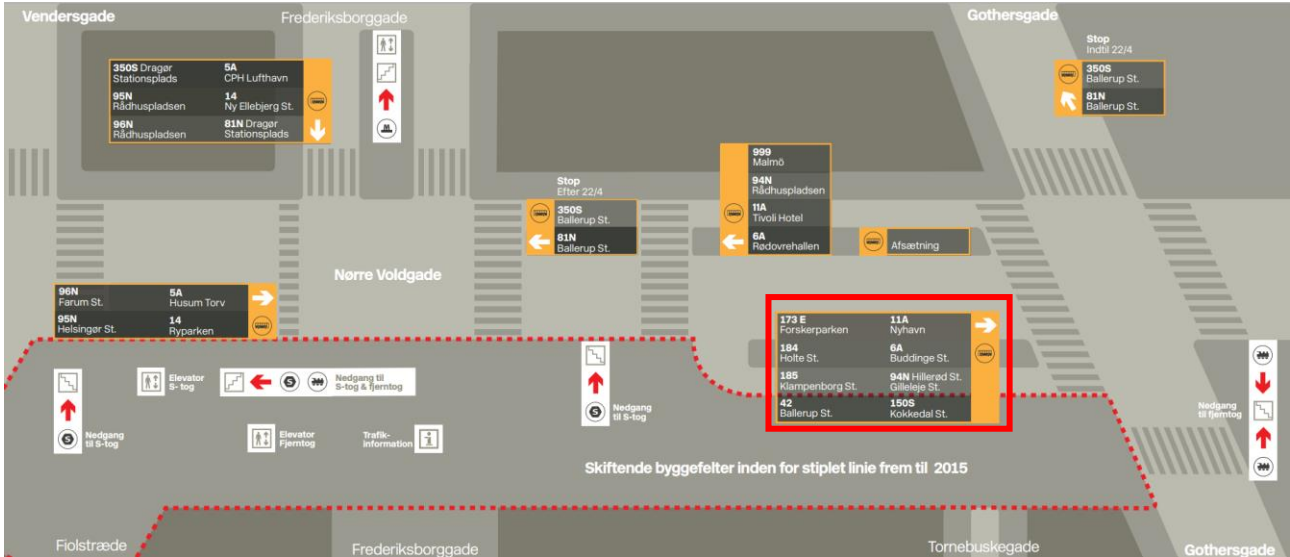

## From Copenhagen Airport to DTU Seminar Venue

Stand at Nørreport station

Take either:

Bus 150S from Nørreport station towards Kokkedal, and get off at Rævehøjvej, DTU or

Bus 173E from Nørreport station towards Søhuset, forskerparken and get off at Rævehøjvej, DTU

Walk the following path on campus:

Conference is in Room 020 in building 329A (see red arrow).

Alternative routes using public transportation can be found using the travel planner at <http://www.rejseplanen.dk/> (a mobile app also exist for IOS, Windows phone, and Android)