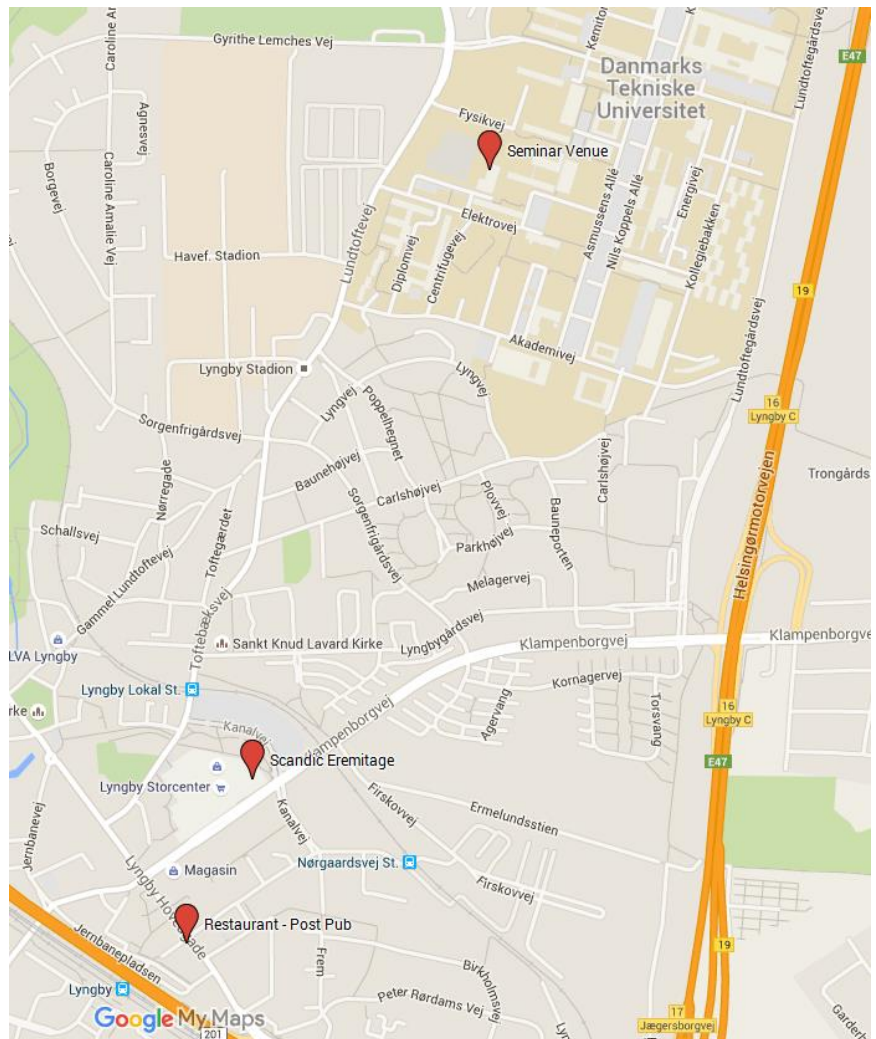

## Venue address

Room 020  
Building 329A  
Elektrovej  
2800 Kongens Lyngby

## Seminar Locations

Venue:

Room 020  
Building 329A  
Elektrovej  
2800 Kongens Lyngby

Hotel:

Ermitage Scandic hotel  
Klampenborgvej 230,  
2800 Kongens Lyngby

Restaurant:

Post Pub  
Hotel Postgaarden  
Lyngby Hovedgade 78  
DK2800  
Kongens Lyngby

## From Copenhagen Airport to DTU Seminar Venue

Stand at Nørreport station

Take either:

Bus 150S from Nørreport station towards Kokkedal, and get off at Rævehøjvej, DTU or

Bus 173E from Nørreport station towards Søhuset, forskerparken and get off at Rævehøjvej, DTU

Walk the following path on campus: