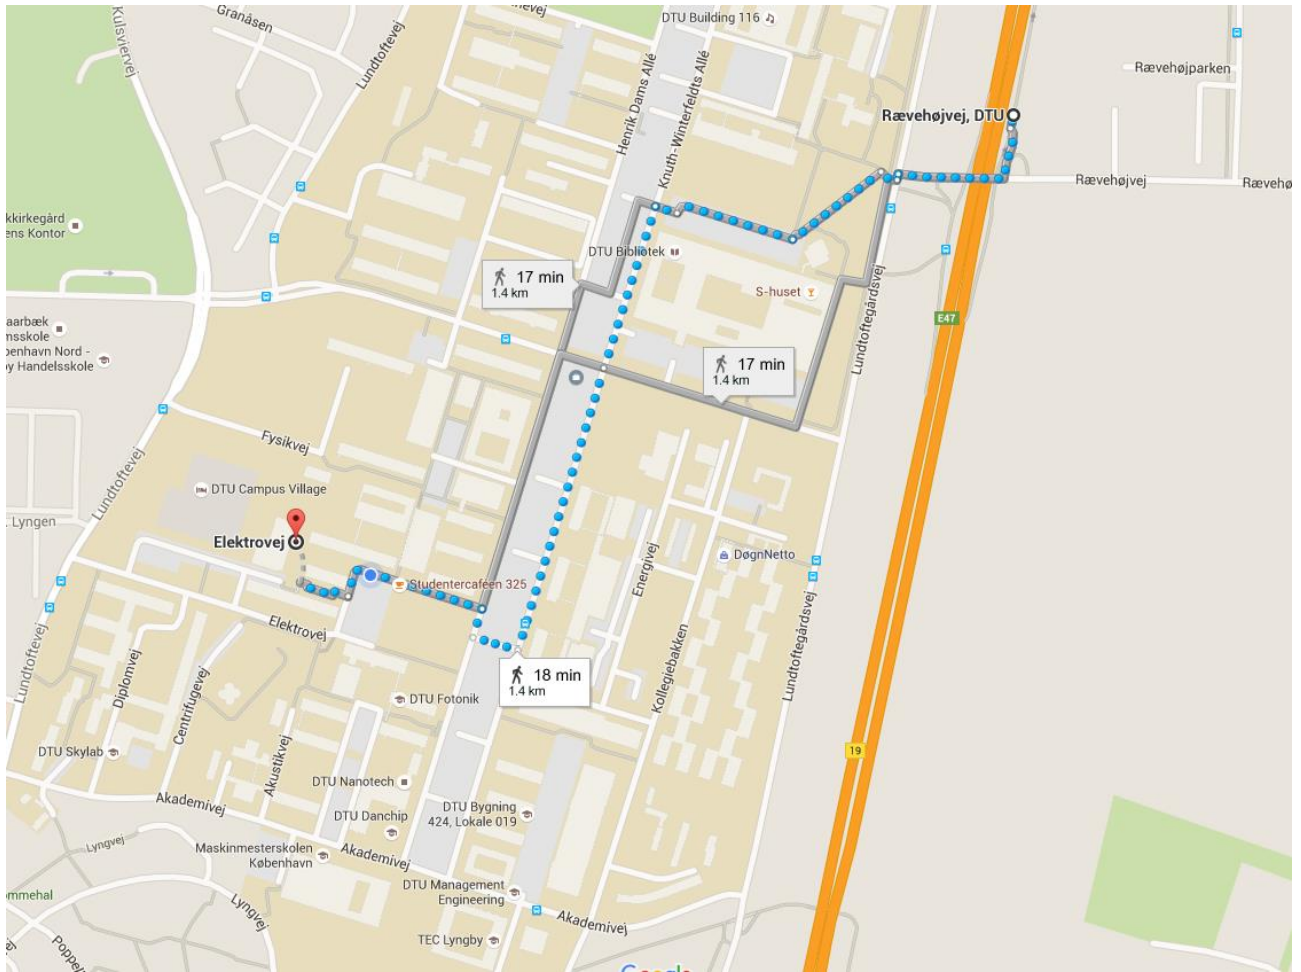

## Venue address

Room 020  
Building 329A  
Elektrovej  
2800 Kongens Lyngby

## Seminar Locations

Venue:

Room 020  
Building 329A  
Elektrovej  
2800 Kongens Lyngby

Hotel:

Ermitage Scandic hotel  
Klampenborgvej 230,  
2800 Kongens Lyngby

Restaurant:

Post Pub  
Hotel Postgaarden  
Lyngby Hovedgade 78  
DK2800  
Kongens Lyngby

## From Copenhagen Airport to DTU Seminar Venue

Stand at Nørreport station

Take either:

Bus 150S from Nørreport station towards Kokkedal, and get off at Rævehøjvej, DTU or

Bus 173E from Nørreport station towards Søhuset, forskerparken and get off at Rævehøjvej, DTU

Walk the following path on campus: